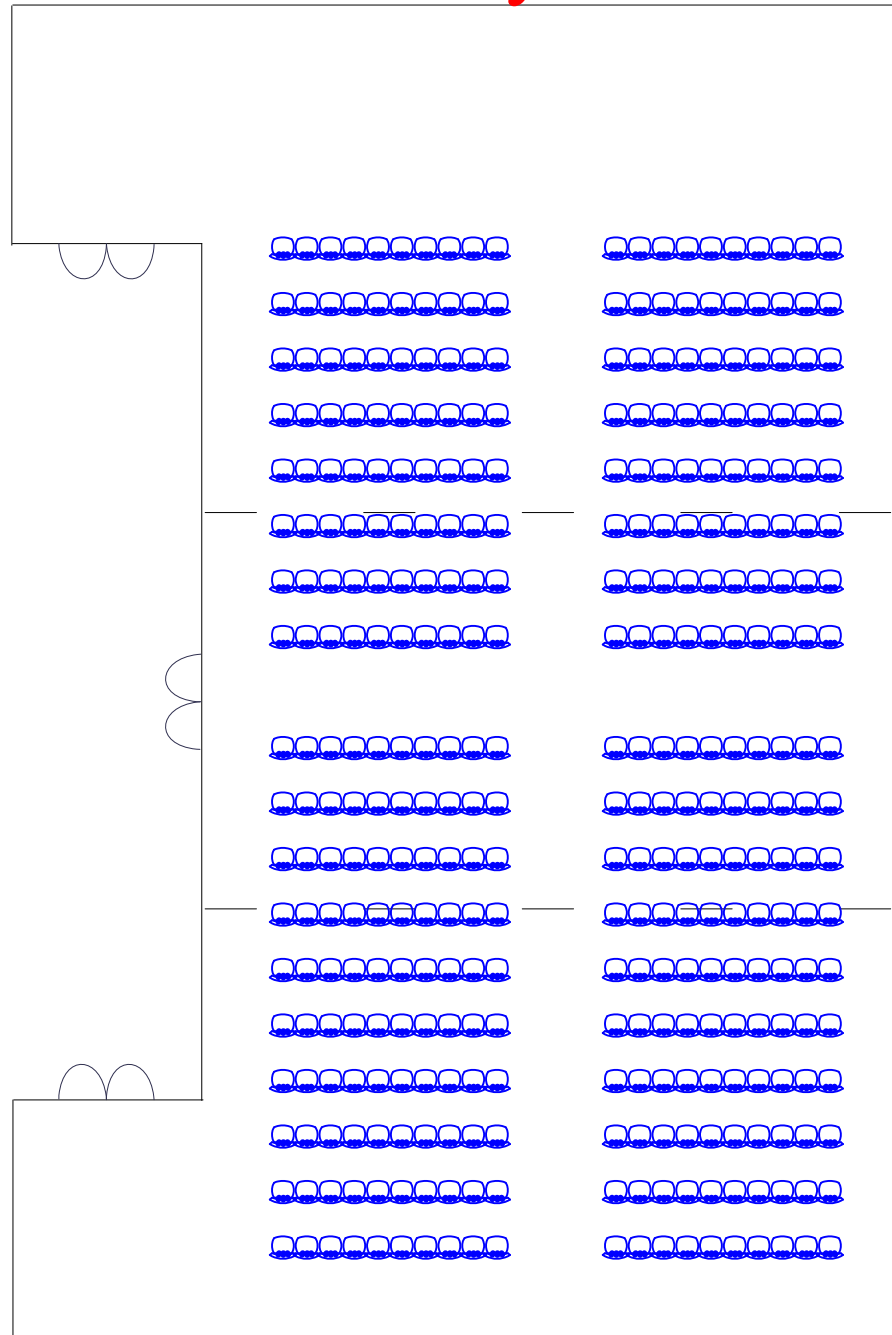

The University Ballroom

Shown: 32-60"Rds/ 8 chairs each
=seating for 256
(9.5' center to center)

The University Ballroom

Shown: 70-6'x18" tables
with 3 chairs each
=seating for 210 classroom style

The University Ballroom

Shown: 360 Chairs