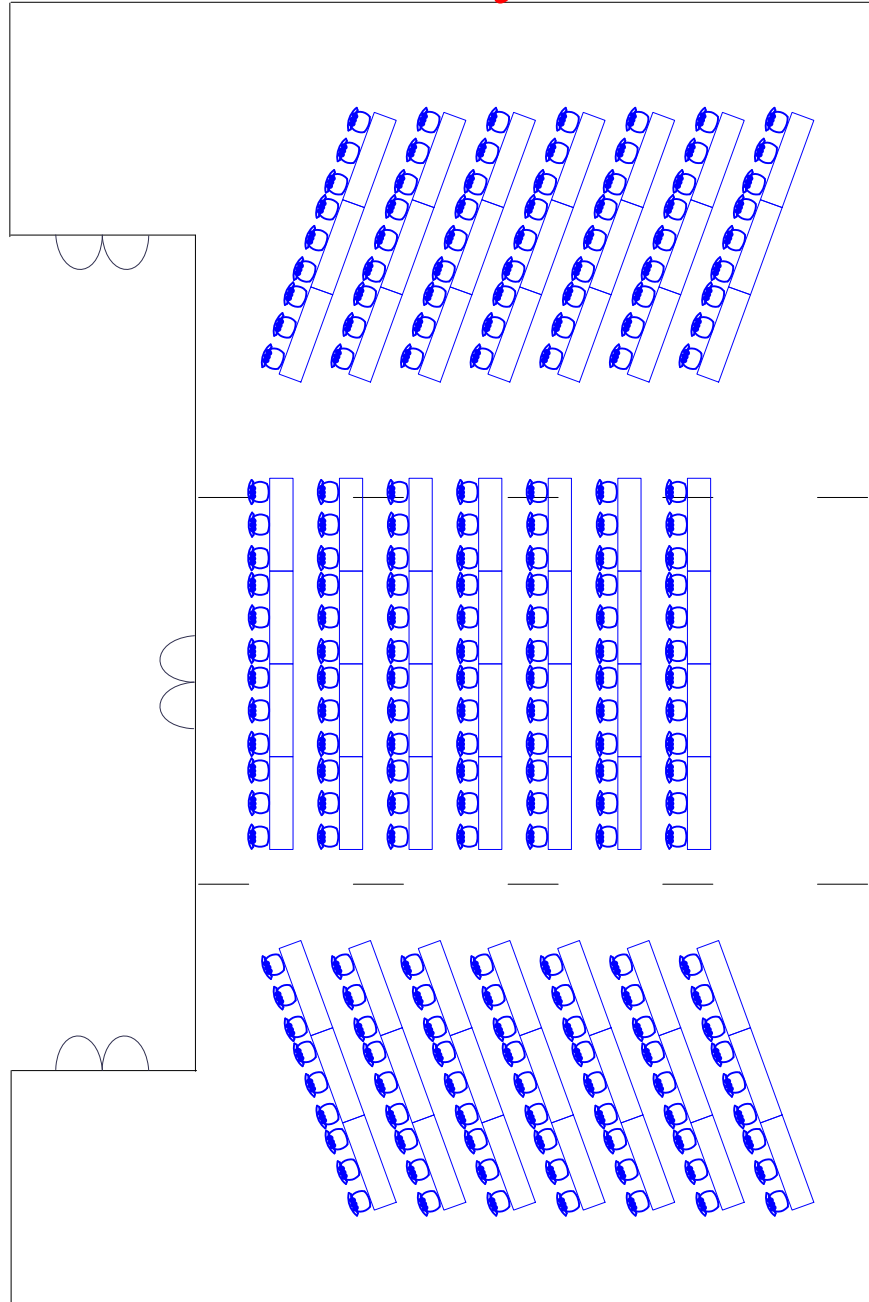

The University Ballroom

Shown: 32-60"Rds/ 8 chairs each
=seating for 256
(9.5' center to center)

The University Ballroom

Shown: 70-6'x18" tables
with 3 chairs each
=seating for 210 classroom style

The University Ballroom

Shown: 360 Chairs